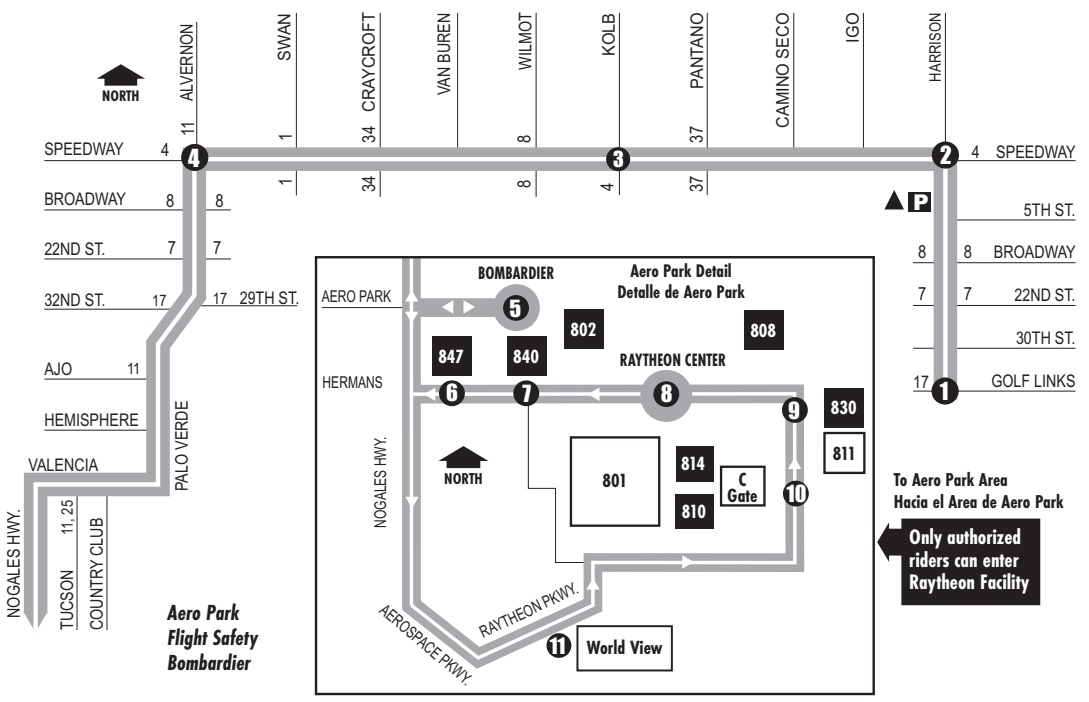

# Route 201X

## Eastside-Aero Park Express

**P** Park & Ride Lot (Estacione y Viaje)  
Speedway/Harrison

**▲** Buses do not enter Speedway/Harrison Park & Ride  
Los autobuses no entran en Speedway/Harrison Park & Ride

### Route 201X M-F / Westbound

#### Eastbound Stops

- Speedway/Rook
- Speedway/Kolb
- Speedway/7350 E Speedway
- Speedway/Grady
- Speedway/Pantano
- Speedway/Woodridge Apts
- Speedway/Camino Seco
- Speedway/Igo Way
- Harrison/Sierra
- Harrison/Rosewood
- Harrison/5th St
- Harrison/Harrison Park Apts
- Harrison/Broadway
- Harrison/22nd St
- Harrison/Pikes Peak
- Harrison/Palm Tree
- Harrison/29th St
- Harrison/Thomas
- Harrison/Golf Links**
- Raytheon/World View
- Raytheon C Gate**
- Raytheon Bldg 830**
- Raytheon Center**
- Raytheon Bldg 840**
- Raytheon Bldg 847**
- Bombardier/Aeropark**
- Aero Park/Flight Safety
- Valencia/Tucson
- Valencia/Country Club
- Palo Verde/Hemisphere
- Palo Verde/Ajo
- Alvernon/29th St
- Alvernon/22nd St
- Alvernon/Hayne
- Alvernon/Broadway
- Speedway/Alvernon
- Speedway/Swan
- Speedway/Craycroft
- Speedway/Van Buren