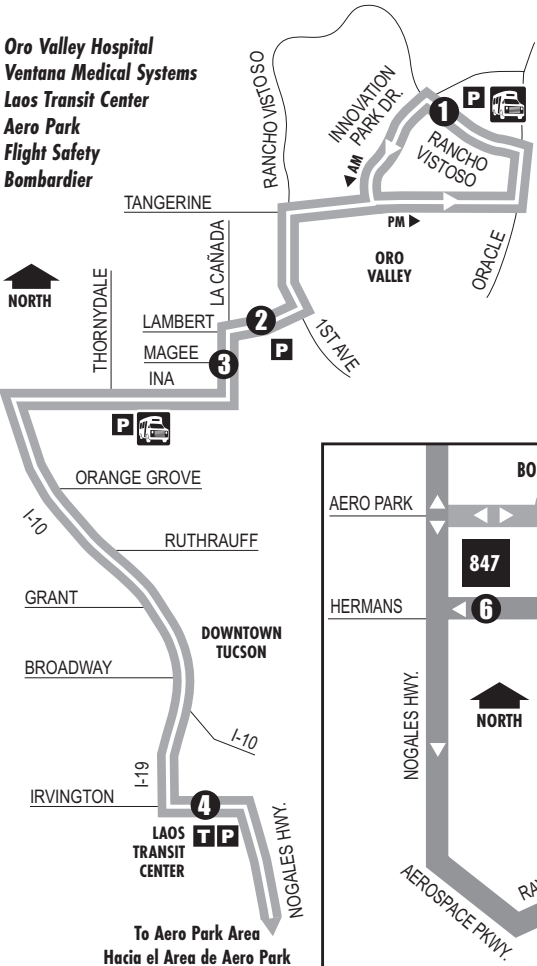

Route 203X

Oro Valley-Aero Park Express

- T** Laos Transit Center (Centro de Tránsito)
 Connecting to/(Conexión a):
 Sun Tran — 2,11,12,18,23,24,25,26,27,29,50
 Sun Express — 204X
 Sun Shuttle — 421,430,440
- P** Park & Ride Lots (Estacione y Viaje)
 Rancho Vistoso Park & Ride
 Riverfront Park & Ride—Lambert/Riverfront Park
 N. Pima Center—Ina/Thornsdale SE corner
 Laos Transit Center/Irvington
- Sun Shuttle Transfer Points**
 (Puntos de Transbordo a Sun Shuttle)
 Route 401 — Rancho Vistoso Park & Ride
 Route 412 — Ina/Thornsdale
 Routes 421,430,440 — Laos Transit Center

Route 203X M-F / Southbound

Route 203X M-F / Northbound

	1	2	3	4	5	6	7	8	9	10	11				
AM TRIPS	Rancho Vistoso Park & Ride	Lambert at Riverfront Park	La Cañada at Magee	Irvington at Laos Center*	Bombardier at Aero Park*	Raytheon Bldg. 847	World view	Raytheon "C" Gate	Raytheon Bldg. 830	Raytheon Center	Raytheon Bldg. 840	Raytheon Bldg. 847	Bombardier at Aero Park	Rancho Vistoso Park & Ride	PM TRIPS
	500	508	515	545*	557*	615	330	335	337	338	339	340	345	452	
	630	638	645	715*	727*	745	530	535	537	538	539	540	545	652	

**Estimated time point*

Southbound Stops

- Rancho Vistoso/Pusch Mountain View
- Innovation Park/Vistoso Commerce
- Innovation Park/Tangerine
- Lambert/Riverfront Park
- La Cañada/Lambert
- La Cañada/Overton
- La Cañada/Magee
- Ina/La Cañada
- Ina/Express Care
- Ina/La Cholla
- Ina/Crystal Cave
- Ina/Shannon
- Ina/Camino De La Tierra
- Ina/Meredith
- Ina/Oldfather
- Ina/Cmo De Las Capas
- Irvington/Laos Transit Center
- Bombardier/Aeropark
- Aero Park/Flight Safety
- Raytheon/World View
- Raytheon C Gate
- Raytheon Bldg 830
- Raytheon Center
- Raytheon Bldg 840
- Raytheon Bldg 847
- Bombardier/Aeropark
- Aero Park/Flight Safety
- Irvington/9th Ave (Irvington at Laos)
- Ina/Cmo De Las Capas
- Ina/Oldfather
- Ina/Thornsdale
- Ina/Camino De La Tierra