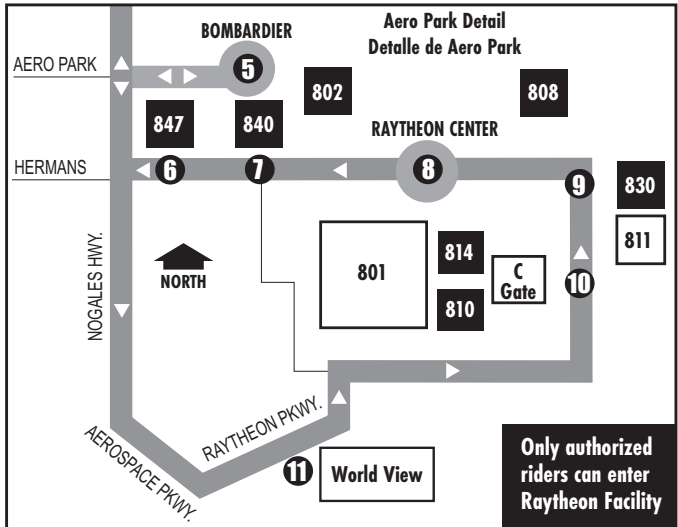

Route 203X

Oro Valley-Aero Park Express

- T** Laos Transit Center (Centro de Tránsito)
 Connecting to/(Conexión a):
 Sun Tran — 2,11,12,18,23,24,25,26,27,29,50
 Sun Express — 204X
 Sun Shuttle — 421,430,440
- P** Park & Ride Lots (Estacione y Viaje)
 Rancho Vistoso Park & Ride
 Riverfront Park & Ride—Lambert/Riverfront Park
 N. Pima Center—Ina/Thornsdale SE corner
 Laos Transit Center/Irvington
- Sun Shuttle Transfer Points**
 (Puntos de Transbordo a Sun Shuttle)
 Route 401 — Rancho Vistoso Park & Ride
 Route 412 — Ina/Thornsdale
 Routes 421,430,440 — Laos Transit Center

Route 203X M-F / Southbound

Route 203X M-F / Northbound

	1	2	3	4	5	6	7	8	9	10	11				
AM TRIPS	Rancho Vistoso Park & Ride	Lambert at Riverfront Park	La Cañada at Magee	Irvington at Laos Center*	Bombardier at Aero Park*	Raytheon Bldg. 847	World view	Raytheon "C" Gate	Raytheon Bldg. 830	Raytheon Center	Raytheon Bldg. 840	Raytheon Bldg. 847	Bombardier at Aero Park	Rancho Vistoso Park & Ride	PM TRIPS
	500	508	515	545*	557*	615	330	335	337	338	339	340	345	452	
	630	638	645	715*	727*	745	530	535	537	538	539	540	545	652	

**Estimated time point*

Southbound Stops

- Rancho Vistoso/Pusch Mountain View
- Innovation Park/Vistoso Commerce
- Innovation Park/Tangerine
- Lambert/Riverfront Park
- La Cañada/Lambert
- La Cañada/Overton
- La Cañada/Magee
- Ina/La Cañada
- Ina/Express Care
- Ina/La Cholla
- Ina/Crystal Cave
- Ina/Shannon
- Ina/Camino De La Tierra
- Ina/Meredith
- Ina/Oldfather
- Ina/Cmo De Las Capas
- Irvington/Laos Transit Center
- Bombardier/Aeropark
- Aero Park/Flight Safety
- Raytheon/World View
- Raytheon C Gate
- Raytheon Bldg 830
- Raytheon Center
- Raytheon Bldg 840
- Raytheon Bldg 847
- Bombardier/Aeropark
- Aero Park/Flight Safety
- Irvington/9th Ave (Irvington at Laos)
- Ina/Cmo De Las Capas
- Ina/Oldfather
- Ina/Thornsdale
- Ina/Camino De La Tierra